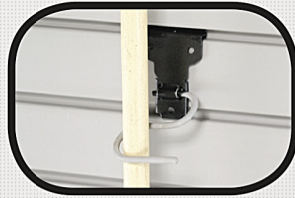

"S" Hook

Part #: 7810.000.34