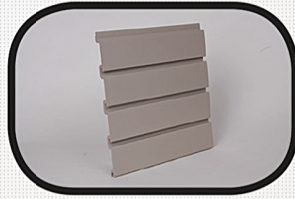

Garage Storage Solutions

SLATWALL SYSTEM Durable and Easy to Maintain

GRIDWALL SYSTEM Cost-effective and Resilient

Maple

Gray

Taupe

Golf Accessory Holder

Part #: 7800.000.52