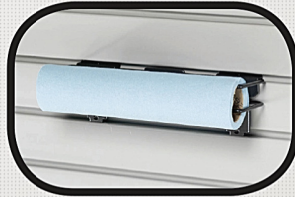

Paper Towel Holder

Part #: 9980.000.52